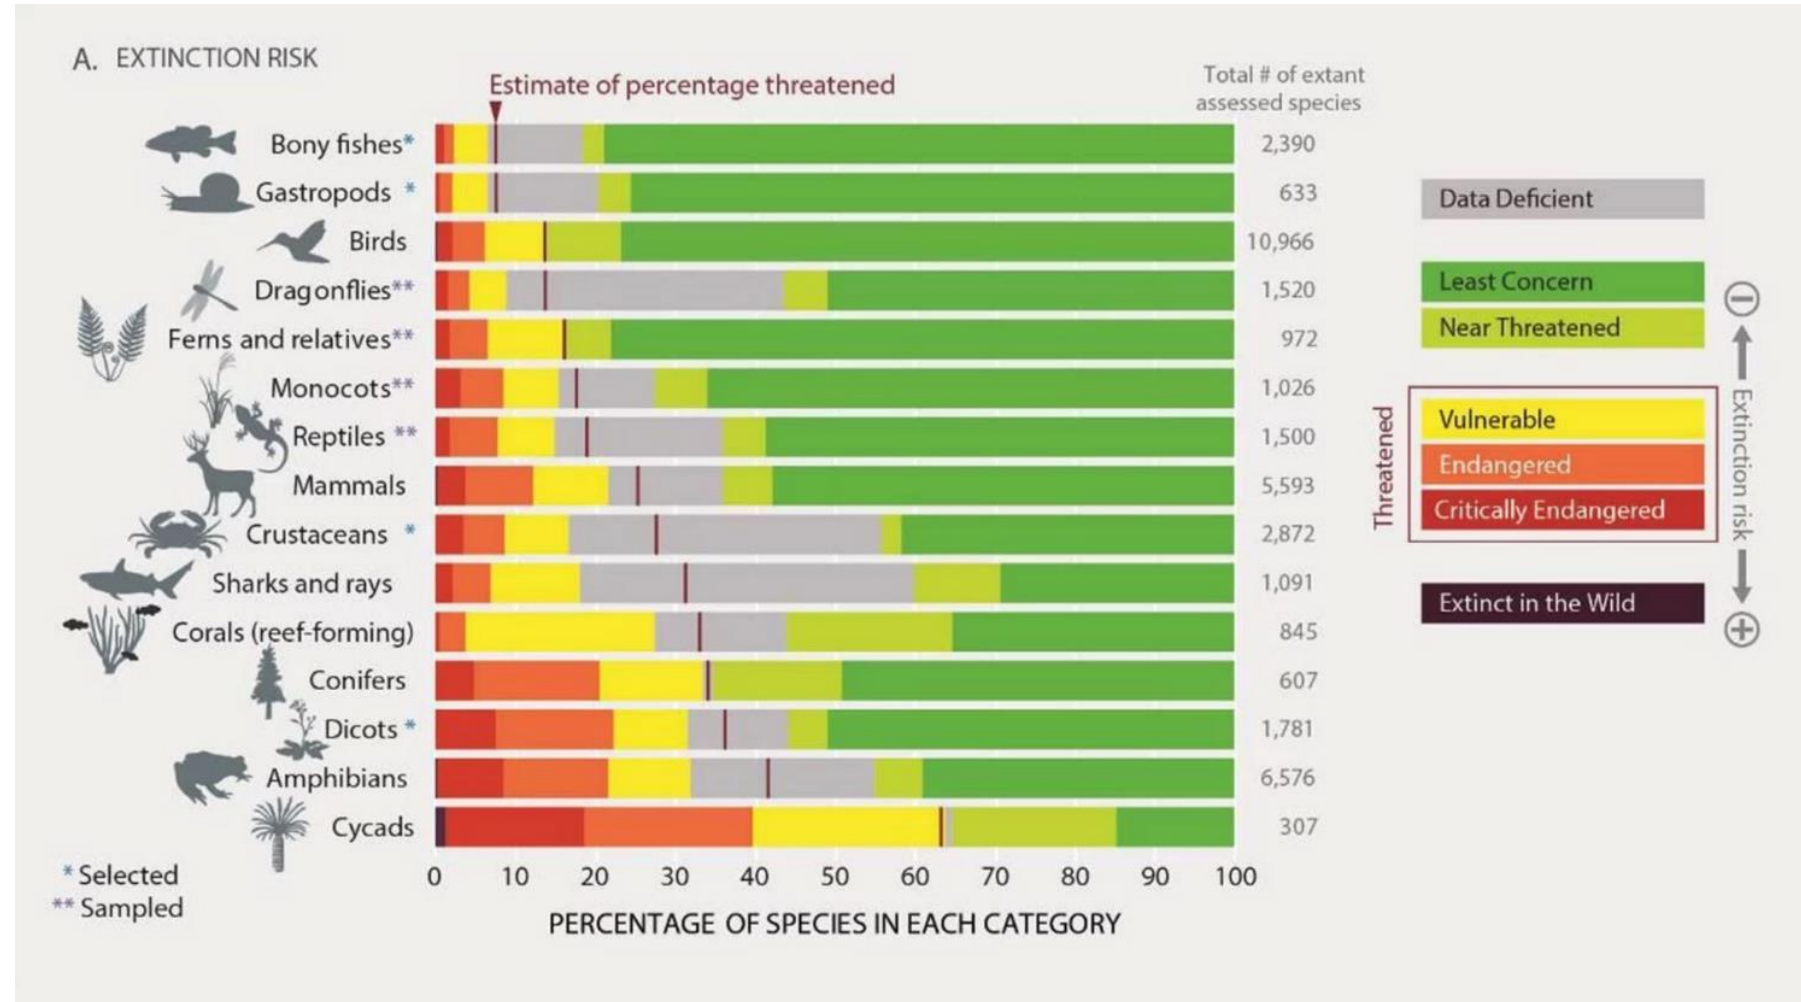

Global biodiversity decline

International Panel on Biodiversity and Ecosystem Services (IPBES) - May 2019

‘One Million species of plants & animals are threatened with extinction.’

Biodiversiteit

Boerenlandvogels in Nederland

Bron: NEM (Sovon, CBS)

CBS/sep18
www.clo.nl/nl147910

Verspreiding van dagvlinders

Bron: NEM (Vlinderstichting, CBS)

CBS/jun20
www.clo.nl/nl138617